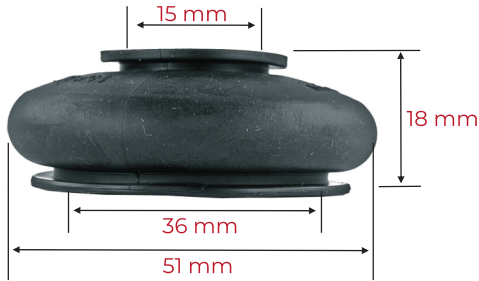

001

AUDI, VOLKSWAGEN, PASSAT

009

012

AUDI, VOLKSWAGEN

39

OEM: 8E0698470B

VW, Audi, Seat, Ford:
Brake Caliper Guide
Sleeve

0145

56

Audi A4, S4 (B5- 8D)
(94 - 99)
1997: Protection
rubber
of Door opening /
closing sensor

000

AUDI, VOLKSWAGEN, BMW, MERCEDES BENZ

184

OEM: AUDI,
WV SKODA,
SET
8E0698470

Fits many
models: Brake
calipers
rubber