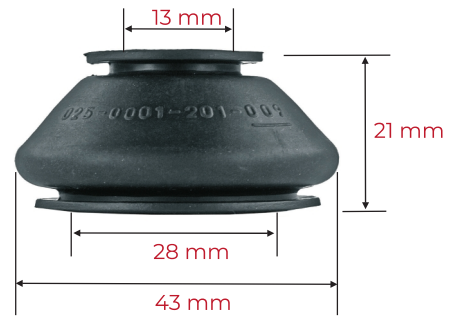

001

AUDI, VOLKSWAGEN, PASSAT

009

012

AUDI, VOLKSWAGEN

39

OEM: 8E0698470B

VW, Audi, Seat, Ford:
Brake Caliper Guide
Sleeve

0145

56

Audi A4, S4 (B5- 8D)
(94 - 99)
1997: Protection
rubber
of Door opening /
closing sensor

000

AUDI, VOLKSWAGEN, BMW, MERCEDES BENZ

184

OEM: AUDI,
WV SKODA,
SET
8E0698470

Fits many
models: Brake
calipers
rubber