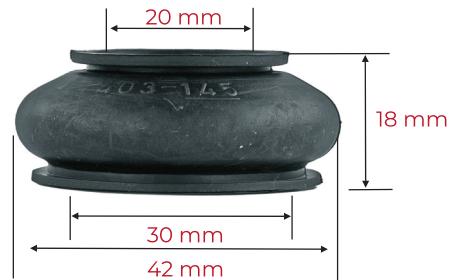

001

AUDI, VOLKSWAGEN, PASSAT

009

012

AUDI, VOLKSWAGEN

39

OEM: 8E0698470B

VW, Audi, Seat, Ford:
Brake Caliper Guide
Sleeve

0145

56

Audi A4, S4 (B5- 8D)
(94 - 99)
1997: Protection
rubber
of Door opening /
closing sensor

000

AUDI, VOLKSWAGEN, BMW, MERCEDES BENZ

184

OEM: AUDI,
WV SKODA,
SET
8E0698470

Fits many
models: Brake
calipers
rubber