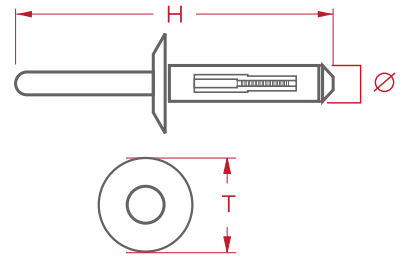

RIVETS

398

**OEM: FORD
N804759S**

Fits many models:
Blind Rivet Front
Bumper Cover Clip

Ø 6,1 mm, T = 16,9 mm,
H = 57,6 mm

399

**OEM: CHRYSLER
4370138, 6503860,
FORD N804675S**

Fits many models:
Blind Rivet Front
Bumper Cover Clip

Ø 6,4mm, T = 16,9 mm,
H = 54 mm

RIVETS

DIMENSIONS

400

**OEM: GM 10109689,
12337915**

Fits many models:
Blind Rivet Front
Bumper Cover Clip

Ø 6,4 mm, T = 18 mm,
H = 54 mm

401

Ø 4,8 mm, T = 9 mm,
H = 49 mm

403

**OEM: GM
20423647, FORD
N804189S**

Fits many models:
Blind Rivet Front
Bumper Cover Clip

Ø 5 mm, T = 6,5 mm,
H = 47,4 mm

404

**OEM: CHRYSLER
6500898**

Fits many models:
Blind Rivet Front
Bumper Cover Clip.

Ø 6,5 mm, T = 13 mm,
H = 47 mm

425

Fits many models:
Blind Rivet Front
Bumper Cover Clip

Ø 5 mm, T = 13,8 mm,
H = 21 mm